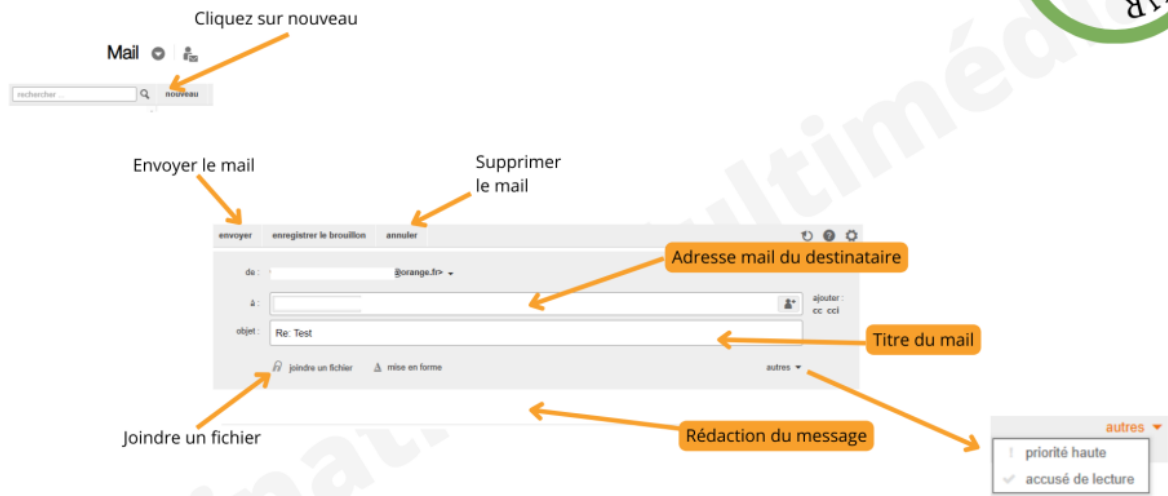

# Mail Orange – Ordinateur

## Mémo "Orange"

The screenshot shows the Orange Mail web interface with several annotations:

- Ecrire un nouveau mail**: Points to the "nouveau" button in the top navigation bar.
- Adresse mail du compte**: Points to the user profile icon in the top navigation bar.
- Paramètres**: Points to the gear icon in the top navigation bar.
- Recherche un message adresse ou un objet**: Points to the search bar in the top navigation bar.
- Consulter les messages reçus**: Points to the "boîte de réception" folder in the left sidebar.
- Consulter les messages envoyés**: Points to the "envoyés (162)" folder in the left sidebar.
- Consulter les messages supprimés**: Points to the "corbeille" folder in the left sidebar.
- Libellé/Dossier**: Points to the "mes dossiers" folder in the left sidebar.
- Affichage du mail**: Points to the main content area where a mail is displayed.

The interface includes a top navigation bar with links for "Mobiles et Forfaits", "Internet et Mobile", "Télésurveillance", "TV et divertissement", "Services de paiement", "News", "Le digital et vous", and "Fibre+Smart TV". The left sidebar lists folders: "boîte de réception", "brouillons", "envoyés (162)", "spam", "corbeille", "mes dossiers", and "Deleted Messages". The main content area shows a list of received emails with a "Mail" icon and the text "cliquez sur un mail pour l'afficher".